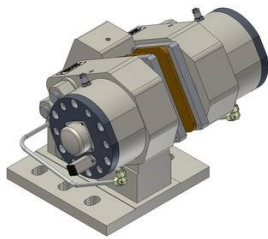

Solutions for all types of industrial cranes

Repair- Service - New Build

ELDRO®
excl. authorized
EMG workplace

Safety brake

Distributor SHB drum – and
discbrakes at the BeNeLux

Crane wheel

Cable sheave

Brake pads

Brake shoes

Hookblocks

BIMAT

EMG

MGH R2/0216