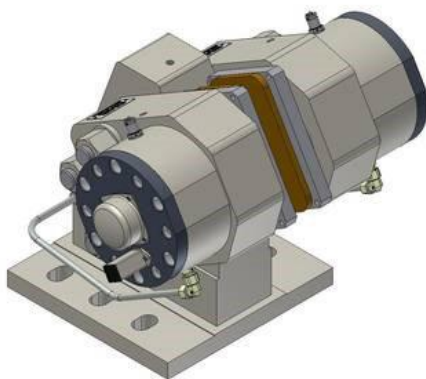

Solutions for all types of industrial cranes

New Build • Service • Repair

ELDRO®

Safety brake

Drum and diskbrakes

Crane wheel

Brake pads

Brake shoes

Hookblocks

BIMAT **EMC**

SHB® BRAKES & COMPONENTS

KARL GEORG